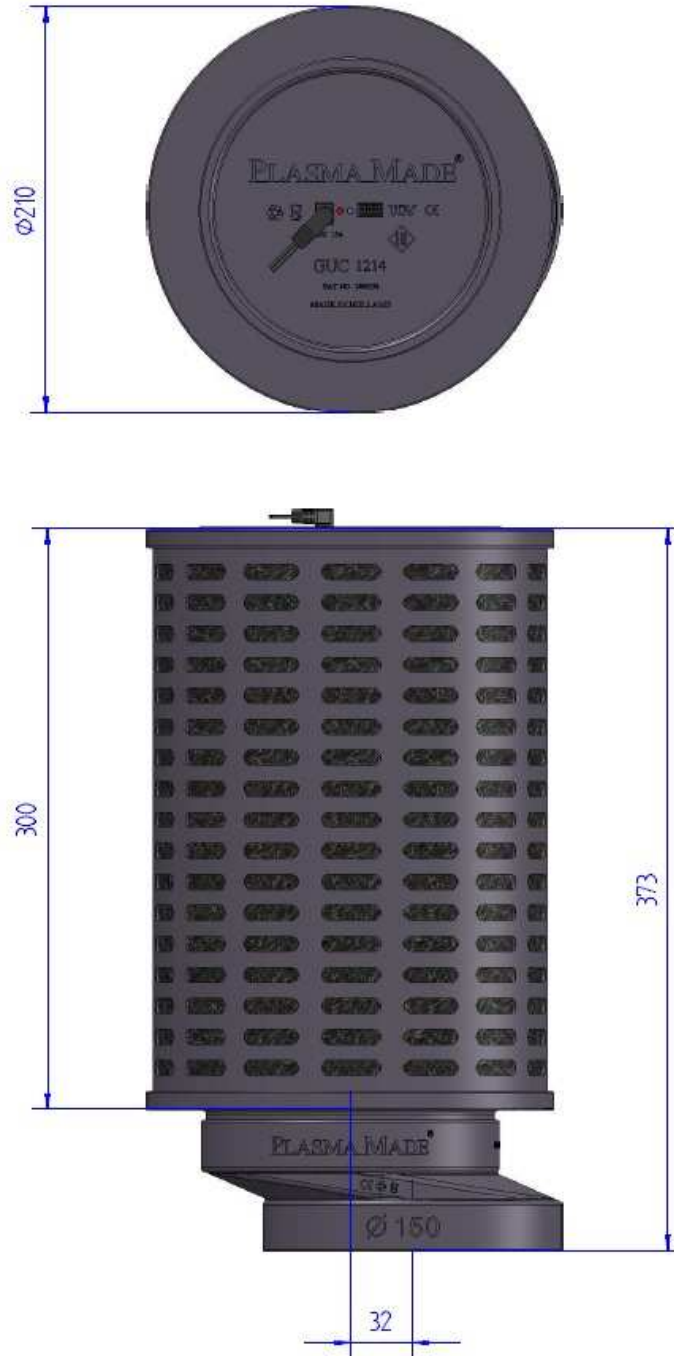

PLASMA MADE[®]

Absolute Science

dimensionsheet